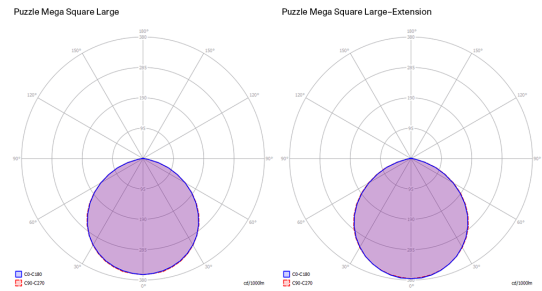

Puzzle Mega square large

AC LED
2700 K
64 W
7000 lm
220-240 V
CRI 92
MacAdam 3-Step

Диаграмма полярности

AC LED
3000 K
64 W
7400 lm
220-240 V
CRI 92
MacAdam 3-Step

Варианты Puzzle Mega

Puzzle Mega round small

Puzzle Mega round large

Puzzle Mega square
small