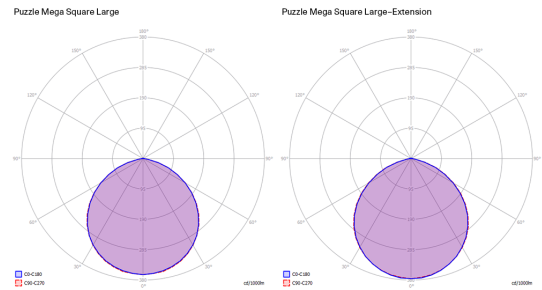

Puzzle Mega square large

AC LED
2700 K
64 W
7000 lm
220-240 V
CRI 92
MacAdam 3-Step

Диаграмма полярности

AC LED
3000 K
64 W
7400 lm
220-240 V
CRI 92
MacAdam 3-Step

Варианты Puzzle Mega

Puzzle Mega round small

Puzzle Mega round large

Puzzle Mega square
small